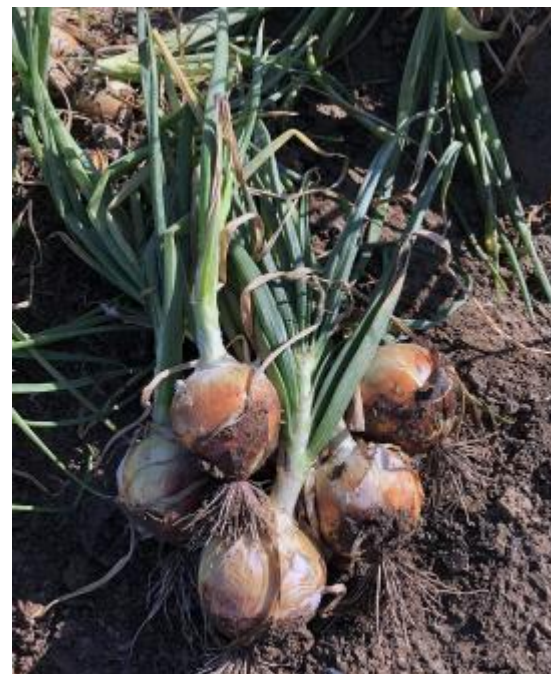

Hybrid Onions

Scout

4242

Specifications

Day's Length (latitude)	Intermediate
Maturity (approx. days)	118
Color	Yellow
Bulb Size	Colossal
% of Single Centers	Very High
Storage Months	3 4
Bulb Shape	Globe

Pink Root	HT
Fusarium	HT
Bolting	T

Advantages

- 1 Early long day
- 2 Excellent yield
- 3 High single centers
- 4 Copper brown scale

Please see www.crookham.com for more information

Information given is an average of data gathered from various test locations. Your specific performance may vary depending on environmental and agronomic conditions. For more information contact your local dealer or visit Crookham Company online at www.crookham.com. Disease ratings defined by ISF Position Paper of June 2012. Refer to www.worldseed.org for more information.