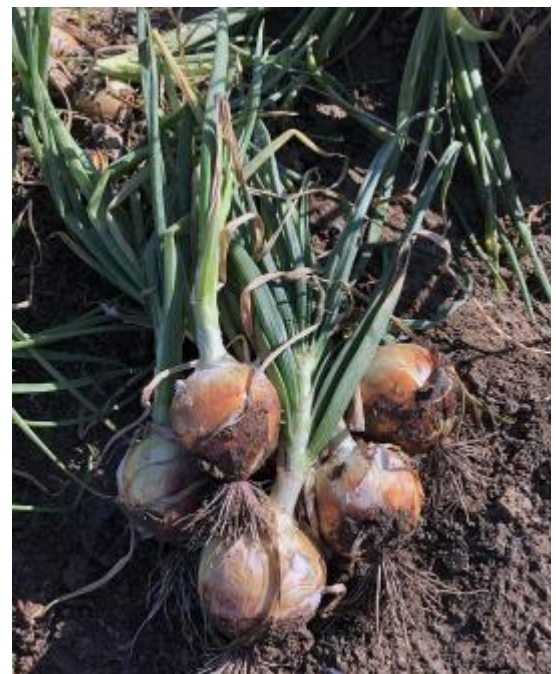

SEEDING IDEAS  
SINCE 1911

Hybrid Onions

Scout

4242

## Specifications

Day's Length (latitude)	Intermediate
Maturity (approx. days)	118
Color	Yellow
Bulb Size	Colossal
% of Single Centers	Very High
Storage Months	3 4
Bulb Shape	Globe
Pink Root	HT
Fusarium	HT
Bolting	T

## Advantages

- 1** Early long day
- 2** Excellent yield
- 3** High single centers
- 4** Copper brown scale

Please see [www.crookham.com](http://www.crookham.com) for more information

Information given is an average of data gathered from various test locations. Your specific performance may vary depending on environmental and agronomic conditions. For more information contact your local dealer or visit Crookham Company online at [www.crookham.com](http://www.crookham.com). Disease ratings defined by ISF Position Paper of June 2012. Refer to [www.worldseed.org](http://www.worldseed.org) for more information.